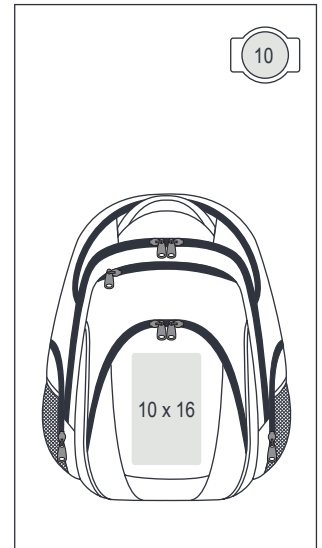

## LUCERNE 5830 \* 675.38

Backpacks

Laptop Compartment

Superb laptop backpack • Back padded compartment with pocket suitable for 15.6" laptop and two mesh pockets • A second large zipped compartment with partition and internal two pocket • Zipped front compartment with organiser section and pocket • Two zipped side cells with mesh pocket on one of them • Mesh padded backing • Webbed carrying handle • chest strap • Adjustable padded shoulder straps • Suitable for screen-printing / transfer printing or embroidery

1680D Polyester /  
420D Jacquard

45 x 38 x 45 cm  
34 litres

55 x 48 x 37 cm  
10 pieces, 11 kg

■ 5830-10  
| Black

Material

Product dimensions  
and capacity

Carton dimensions,  
quantity and weight

9 x 18 Print area (cm)  
position and size